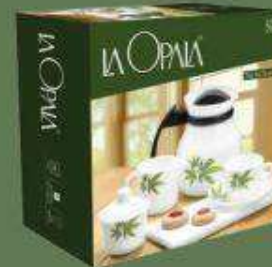

Cup & Saucer Set Miranda/Fontana - 6 pcs

Soup Set - 12 pcs

Coffee Set - 7 pcs

Cup & Saucer Set Princess - 4 pcs

Cup Set Miranda/Fontana - 6 pcs

Tea Set - 15 pcs

Dinner Set - 12/15 pcs

Coffee Cup & Saucer Set - 6 pcs

Coffee Cup Set - 6 pcs

Coffee Mug Set - 6 pcs

Coffee Cup Set - 4 pcs

Dinner Set - 20 pcs

Dinner Set - 23/35 pcs

MELODY

From LA OPALIA

Product Range